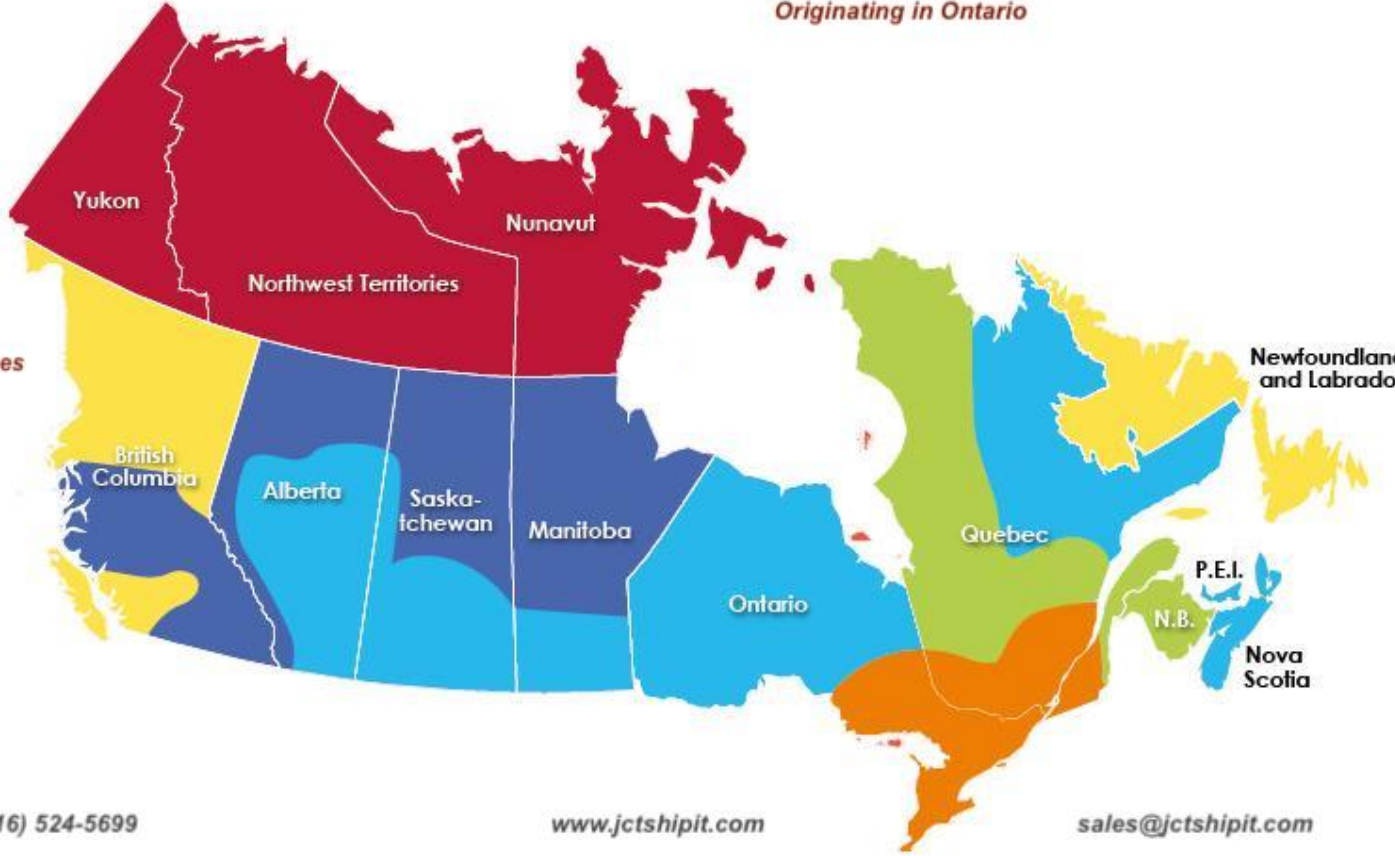

Just Consider Transportation Inc. Road Transit Times(Canada)

Originating in Ontario

Estimated Road Times

- 1 DAY
- 2 DAYS
- 3 DAYS
- 4 DAYS
- 5 DAYS
- 8 DAYS

(416) 524-5699

www.jctshipit.com

sales@jctshipit.com